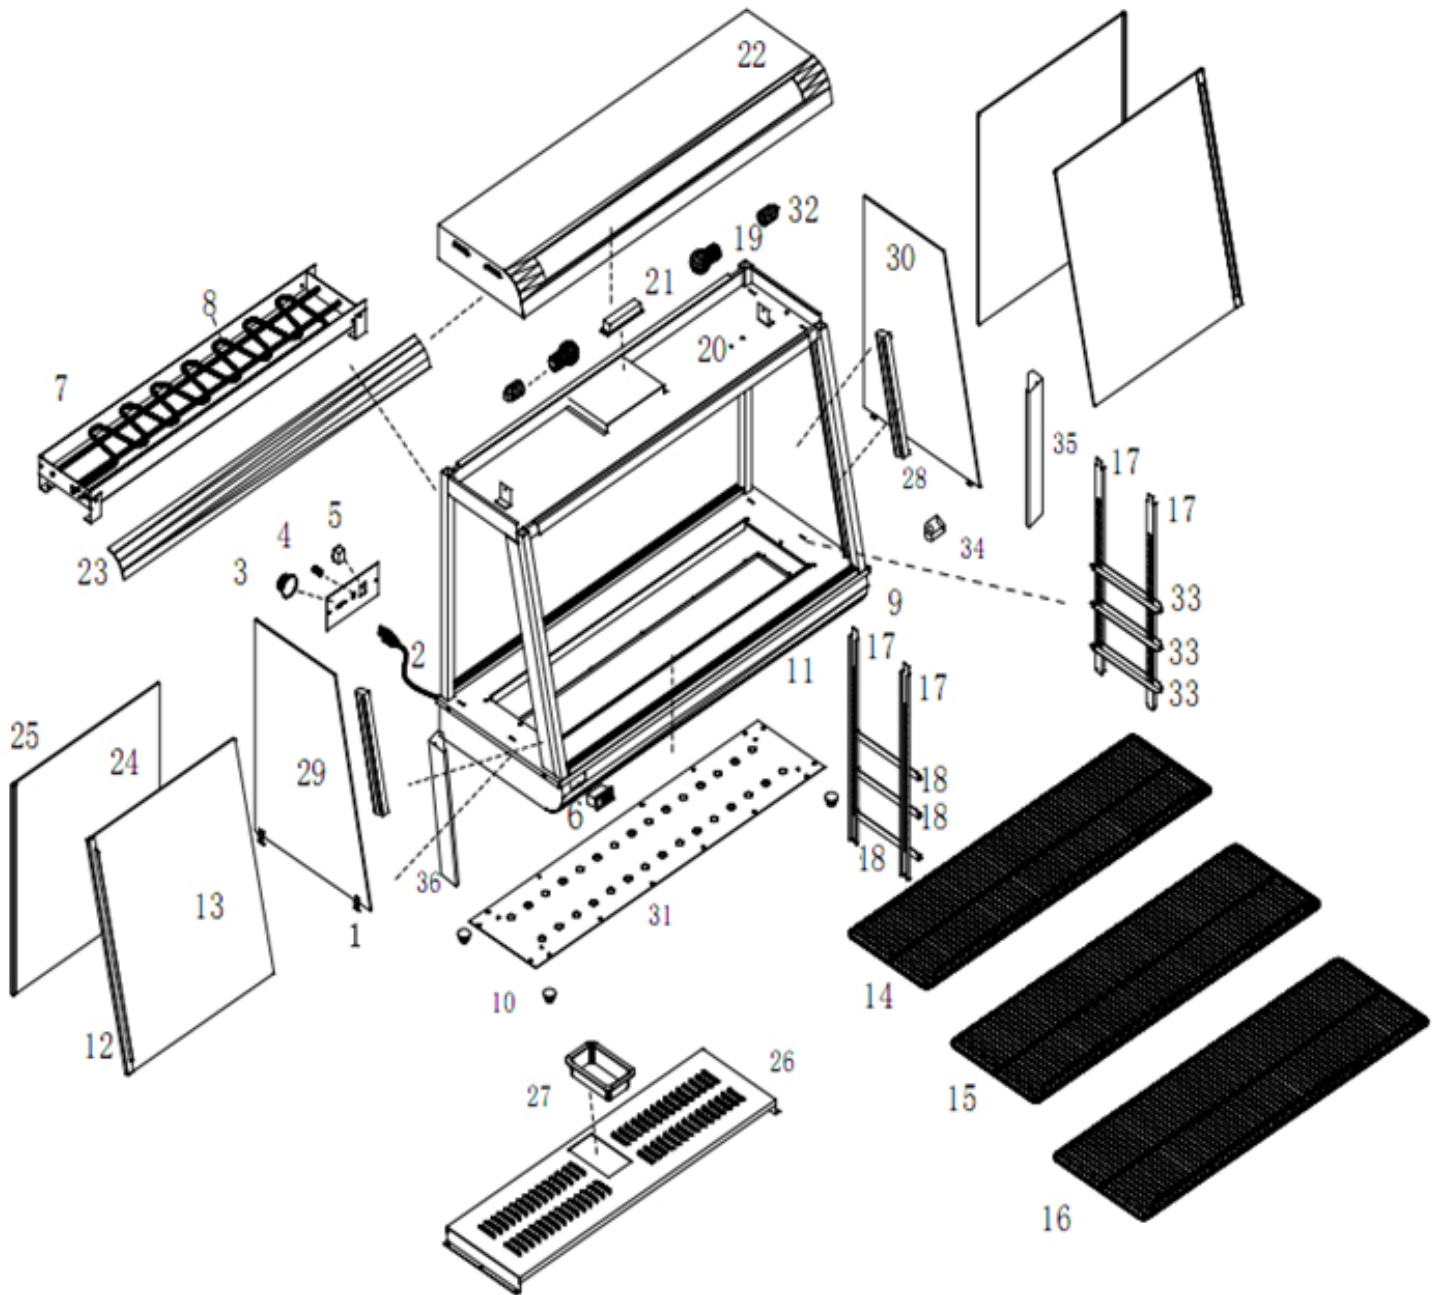

Parts Breakdown

Model DW-CN-0686 21749

Parts Breakdown

Model DW-CN-0686 21749

Item No.	Description	Position	Item No.	Description	Position	Item No.	Description	Position
66044	Clip with Screw for 21749	1	24770	Front / Back Door Handle for 21749	12, 25	24795	White Decorating Plate for 21749	23
24746	Plug and Power Cord for 21749	2	24785	Front Glass 440x300mm for 21749	13	24796	Back Glass 436x300mm for 21749	24
41081	Thermostat with Knob for 21749	3	24786	315 Shelf for 21749	14	24798	Cover of Heater for 21749	26
24749	Indicator Light for 21749	4	24787	350 Shelf for 21749	15	24772	GN Pan for 21749	27
24750	Switch for 21749	5	24788	360 Shelf for 21749	16	26019	Fluorescent Tube only 8 Watt for 21749	28
24751	Temperature Display for 21749	6	24789	Vertical Support for 21749	17	21399	Right or Left Side Glass for 21749	29, 30
24779	Bracket of Heater for 21749	7	66063	Left Bracket for Shelf for 21749	18	66059	40W Light Holder for 21749	32
24780	Heater for 21749	8	24764	40W Light for 21749	19	66064	Right Bracket for Shelf for 21749	33
24781	Base for 21749	9	24792	Middle-Level Assembly for 21749	20	66065	Light Tube Holder for 21749	34
24755	Plastic Foot for 21749	10	24766	110V Ballast for 21749	21	28737	Right Fluorescent Tube Cover for 21749	35
24783	Door Guide for 21749	11	24794	Top Cover for 21749	22	28738	Left Fluorescent Tube Cover for 21749	36